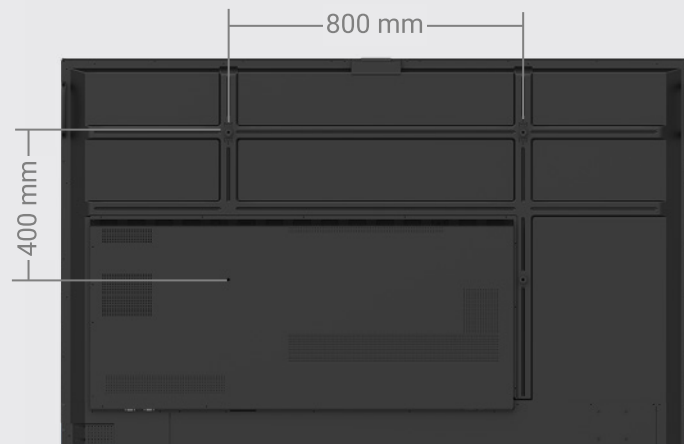

34. USB 3.0 Tipe-C

35. USB 3.0 Tipe-A

36. Slot OPS

RP6504

RP7504

RP8604

Size	VESA specification	Screw type	Quantity
65"	600 × 400 mm	M8 × 25L	4
75"	800 × 400 mm	M8 × 25L	4
86"	800 × 600 mm	M8 × 25L	4

Model	RP6504	RP7504	RP8604
Panel			
Screen size	65"	75"	86"
Panel type	IPS	IPS	IPS
Resolution	UHD 3840 × 2160 pixels	UHD 3840 × 2160 pixels	UHD 3840 × 2160 pixels
Active area	1428.5 × 803.5 mm	1649.7 × 927.9 mm	1895.0 × 1066.0 mm
Aspect ratio	16:9	16:9	16:9
Panel brightness (typical)	450 nits	450 nits	450 nits
Contrast ratio (typical)	1200:1	1200:1	1200:1
Dynamic contrast ratio	50,000:1	50,000:1	50,000:1
Color depth	10-bit	10-bit	10-bit
Response time	8 ms	8 ms	8 ms
Color gamut	72% NTSC	72% NTSC	72% NTSC
Backlight life (typical)	50,000 hrs	50,000 hrs	50,000 hrs
Orientation	Landscape	Landscape	Landscape
Glass			
Hardness	9H tempered	9H tempered	9H tempered
Germ-resistant technology	Nano-ionic silver	Nano-ionic silver	Nano-ionic silver
Anti-glare	Yes	Yes	Yes
Touch screen			
Touch technology	Ultra Precision IR	Ultra Precision IR	Ultra Precision IR
Touch points	up to 50	up to 50	up to 50
Touch response time	< 8 ms	< 8 ms	< 8 ms
System			
CPU	Arm Cortex-A78 × 4 + A55 × 4	Arm Cortex-A78 × 4 + A55 × 4	Arm Cortex-A78 × 4 + A55 × 4
GPU	Arm Mali-G57 MC5	Arm Mali-G57 MC5	Arm Mali-G57 MC5
Memory Storage	8GB 64GB	8GB 64GB	8GB 64GB
Operating system	Android 13 (EDLA)	Android 13 (EDLA)	Android 13 (EDLA)