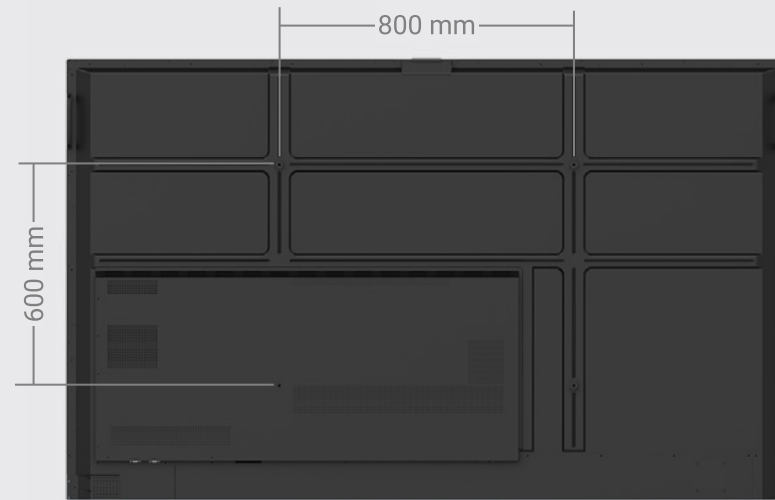

34. USB 3.0 Tipe-C

35. USB 3.0 Tipe-A

36. Slot OPS

RP6504

RP7504

RP8604

Size	VESA specification	Screw type	Quantity
65"	600 × 400 mm	M8 × 25L	4
75"	800 × 400 mm	M8 × 25L	4
86"	800 × 600 mm	M8 × 25L	4

Model	RP6504	RP7504	RP8604
Panel			
Screen size	65"	75"	86"
Panel type	IPS	IPS	IPS
Resolution	UHD 3840 × 2160 pixels	UHD 3840 × 2160 pixels	UHD 3840 × 2160 pixels
Active area	1428.5 × 803.5 mm	1649.7 × 927.9 mm	1895.0 × 1066.0 mm
Aspect ratio	16:9	16:9	16:9
Panel brightness (typical)	450 nits	450 nits	450 nits
Contrast ratio (typical)	1200:1	1200:1	1200:1
Dynamic contrast ratio	50,000:1	50,000:1	50,000:1
Color depth	10-bit	10-bit	10-bit
Response time	8 ms	8 ms	8 ms
Color gamut	72% NTSC	72% NTSC	72% NTSC
Backlight life (typical)	50,000 hrs	50,000 hrs	50,000 hrs
Orientation	Landscape	Landscape	Landscape
Glass			
Hardness	9H tempered	9H tempered	9H tempered
Germ-resistant technology	Nano-ionic silver	Nano-ionic silver	Nano-ionic silver
Anti-glare	Yes	Yes	Yes
Touch screen			
Touch technology	Ultra Precision IR	Ultra Precision IR	Ultra Precision IR
Touch points	up to 50	up to 50	up to 50
Touch response time	< 8 ms	< 8 ms	< 8 ms
System			
CPU	Arm Cortex-A78 × 4 + A55 × 4	Arm Cortex-A78 × 4 + A55 × 4	Arm Cortex-A78 × 4 + A55 × 4
GPU	Arm Mali-G57 MC5	Arm Mali-G57 MC5	Arm Mali-G57 MC5
Memory Storage	8GB 64GB	8GB 64GB	8GB 64GB
Operating system	Android 13 (EDLA)	Android 13 (EDLA)	Android 13 (EDLA)