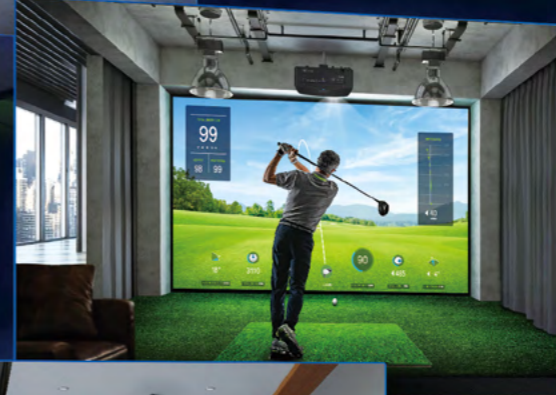

SPORT BARS

BenQ's Golf Simulator Projector goes beyond enhancing the viewing experience

- Adding a dynamic aspect where customers can actively engage in thrilling games.
- The superior graphics ensures a realistic and immersive gameplay experience.
- Increasing customer engagement and potentially boosting both foot traffic and the duration of their stay.

GOLF ACADEMY

Incorporate the BenQ Golf Simulator Projector into your academy to revolutionize traditional training methods.

- Educators can offer a blend of theoretical and practical learning experiences.
- Provides students with a comprehensive understanding of golf mechanics, enhancing their skills in a controlled, immersive environment..
- Precise analytics and vivid display transform any space into an optimal learning arena, setting a new standard.

CORPORATE AND RESIDENTIAL SPACES

BenQ's indoor golf set is designed to enrich communal areas

- Transform corporate facilities and residential complexes by integrating a complete golf simulation setup.
- Strategic investment in leisure and relaxation spaces aimed at enhancing employee productivity and fostering community engagement.

GYMS AND FITNESS CENTERS

Incorporate a golf and sports simulation system

- Offer members varied exercise options that combine fun with focused training.
- Enriches the exercise experience, drawing a broader clientele.
- Enhancing membership value with its engaging, educational approach to fitness.