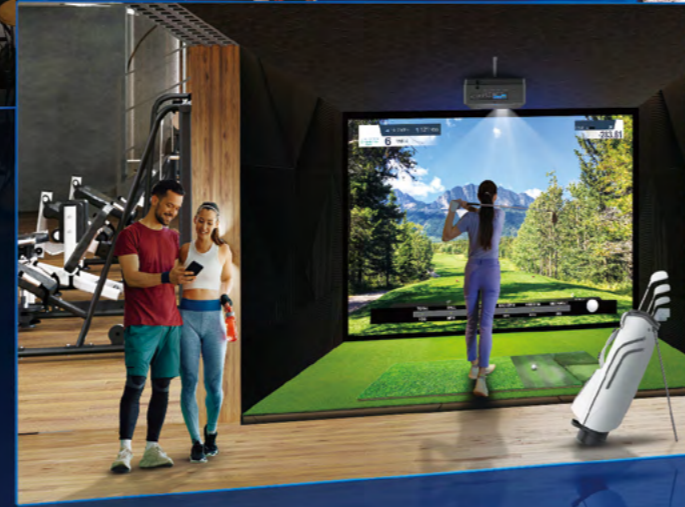

GOLF ACADEMY

Incorporate the BenQ Golf Simulator Projector into your academy to revolutionize traditional training methods.

- Educators can offer a blend of theoretical and practical learning experiences.
- Provides students with a comprehensive understanding of golf mechanics, enhancing their skills in a controlled, immersive environment..
- Precise analytics and vivid display transform any space into an optimal learning arena, setting a new standard.

CORPORATE AND RESIDENTIAL SPACES

BenQ's indoor golf set is designed to enrich communal areas

- Transform corporate facilities and residential complexes by integrating a complete golf simulation setup.
- Strategic investment in leisure and relaxation spaces aimed at enhancing employee productivity and fostering community engagement.

GYMS AND FITNESS CENTERS

Incorporate a golf and sports simulation system

- Offer members varied exercise options that combine fun with focused training.
- Enriches the exercise experience, drawing a broader clientele.
- Enhancing membership value with its engaging, educational approach to fitness.

IN-HOME RECREATION

Transform any home into a dynamic entertainment space with our golf simulation equipment.

- A flexibility to set up a personalized golf experience.
- Suitable for DIY enthusiasts or those preferring professional installation.
- Perfect for movie nights, making it a versatile addition to living space.