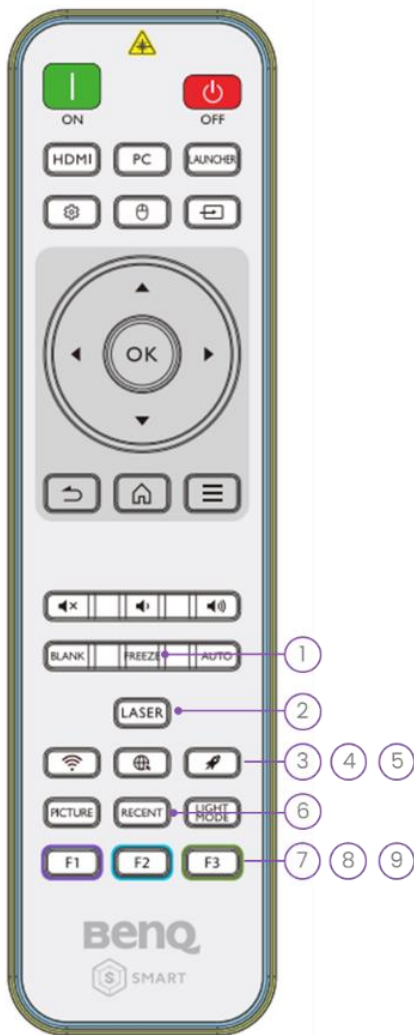

No.	Button	Description
1	Freeze	Teachers can simply freeze the screen, allowing students to take notes while working on personal tasks on the same computer.
2	Laser	Laser pointer
3	Wireless	Shortcut key for the Wi-Fi Settings menu
4	Browser	Shortcut key for the Firefox browser (or Chromium from Jul. via OTA)
	Clear	
5	Memory	Shortcut key for the Clear Memory function
	Cache	
6	Recent	Shortcut key for the Recently Used Apps menu
7	F1	Shortcut key for the Wireless Projection menu
8	F2	Shortcut key for the Video Conference menu
9	F3	Shortcut key for the File Manager app