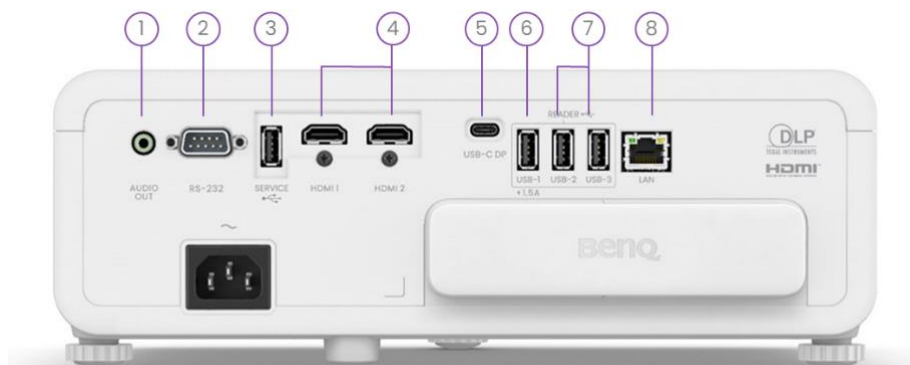

No.	Connection	Q'ty	Recommendations
1	AUDIO OUT	x1	• Connects to classroom speakers • Adjust the volume directly through the projector
2	RS-232	x1	
3	USB-A / reserve for service firmware	x1	
4	HDMI 2.0	x2	Connects to up to two input sources (e.g., teacher's laptop & classroom PC)
5	USB-C	x1	For USB-C input sources (e.g., MacBook, iPad)
6	USB-A / 1.5A Power Delivery	x1	For webcams, PM2.5 sensors, keyboards, mice, or USB drives
7	USB-A / 0.9A Power Delivery	x2	For keyboards, mice, or USB drives
8	RJ45 LAN	x1	• Connects to Ethernet • Controls the projector via BenQ DMS LOCAL and BenQ DMS Cloud