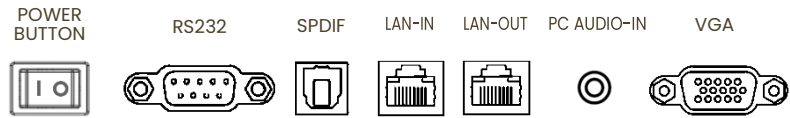

FRONT I/O

NFC READER & FRONT BUTTONS

BOTTOM I/O

REAR I/O

Wi-Fi PORT

DIMENSION & WALLMOUNT

RE6504FV