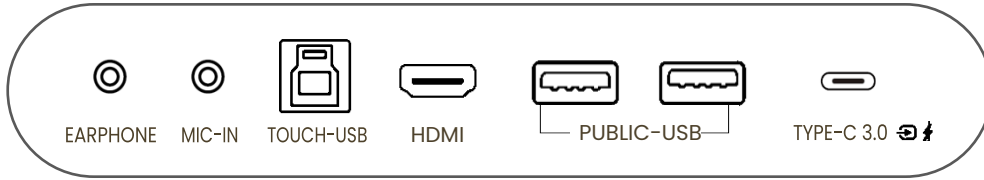

FRONT I/O

NFC READER & FRONT BUTTONS

BOTTOM I/O

REAR I/O

Wi-Fi PORT

DIMENSION & WALLMOUNT

RE6504FV