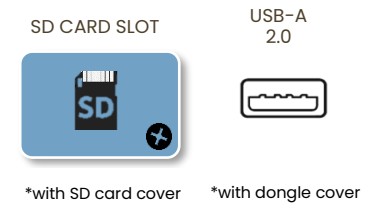

FRONT I/O

NFC READER & FRONT BUTTONS

BOTTOM I/O

REAR I/O

Wi-Fi PORT

DIMENSION & WALLMOUNT

RE6504FV

RE7504FV