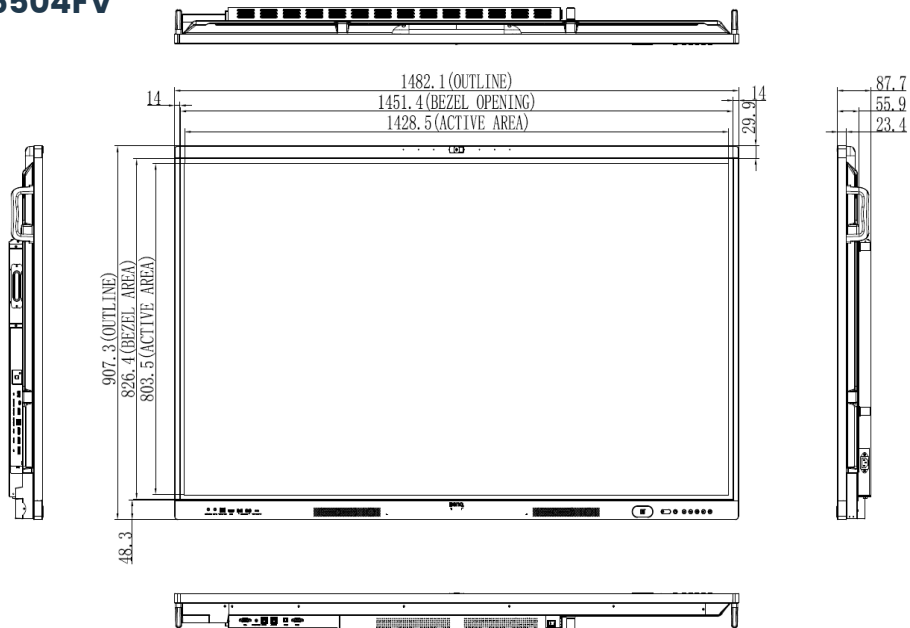

DIMENSION & WALLMOUNT

RE6504FV