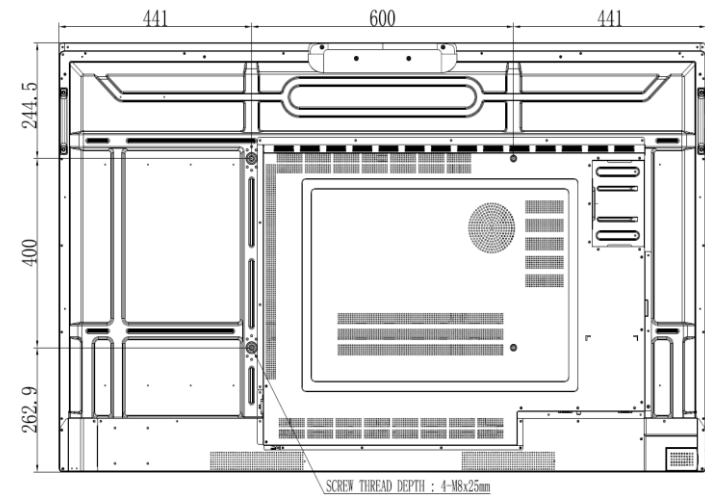

**ACCESSORIES**

Remote Control, Power Code (By Region), Stylus x 2, Quick Start Guide, Regulation Sheet, Touch USB Cable, HDMI Cable, VGA (D-sub 15pin) Cable, Type-C Cable, Wall Mount

Model	RE6504FV	RE7504FV	RE8604FV	RE9804FV
Dimension (WxHxD)	1482.1 × 907.3 × 87.7 mm/	1716.5 × 1041.6 × 87.7 mm/	1962.4 × 1174.9 × 87.1 mm/	2230.8 × 1335.9 × 103.1 mm/
(Without Packing/With Packing)	1640 × 1010 × 185 mm	1860 × 1125 × 185 mm	2095 × 1265 × 185 mm	245 5× 1485 × 310 mm
Net Weight/Gross Weight	36.7 kg/49.7 kg	50.5 kg/65.2 kg	63.7 kg/80.5 kg	104.8kg /134.7kg
VESA Mount/Screws	600 x 400 mm/4-M8 x 25mm	800 x 400 mm/4-M8 x 25mm	800 x 600 mm/4-M8 x 25mm	800 x 600 mm/4-M8 x 20mm

FRONT I/O

NFC READER & FRONT BUTTONS

BOTTOM I/O

REAR I/O

Wi-Fi PORT

DIMENSION & WALLMOUNT

RE6504FV

RE7504FV