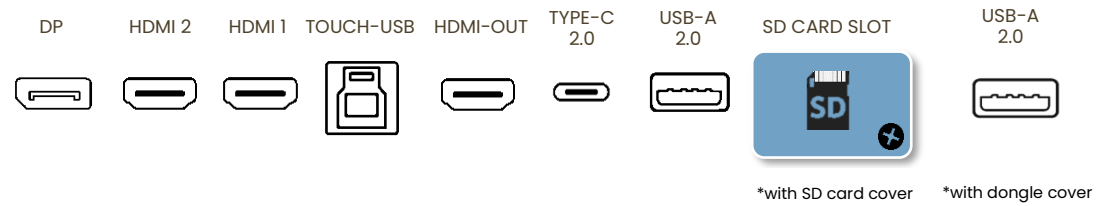

**ACCESSORIES**

Remote Control, Power Code (By Region), Stylus x 2, Quick Start Guide, Regulation Sheet, Touch USB Cable, HDMI Cable, VGA (D-sub 15pin) Cable, Type-C Cable, Wall Mount

Model	RE6504FV	RE7504FV	RE8604FV
Dimension (WxHxD)	1482.1 × 907.3 × 87.7 mm/	1716.5 × 1041.6 × 87.7 mm/	1962.4×1174.9×87.1 mm/
(Without Packing/With Packing)	1640 × 1010 × 185 mm	1860 × 1125 × 185 mm	2095×1265×185 mm
Net Weight/Gross Weight	36.7 kg/49.7 kg	50.5 kg/65.2 kg	63.7 kg/80.5 kg
VESA Mount/Screws	600 x 400 mm/4 - M8 x 25mm	800 x 400 mm/4 - M8 x 25mm	800 x 600 mm/4 - M8 x 25mm

FRONT I/O

NFC READER & FRONT BUTTONS

BOTTOM I/O

REAR I/O

Wi-Fi PORT

DIMENSION & WALLMOUNT

RE6504FV

RE7504FV