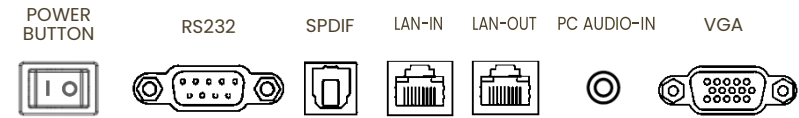

FRONT I/O

NFC READER & FRONT BUTTONS

BOTTOM I/O

REAR I/O

Wi-Fi PORT

DIMENSION & WALLMOUNT

RE6504FV