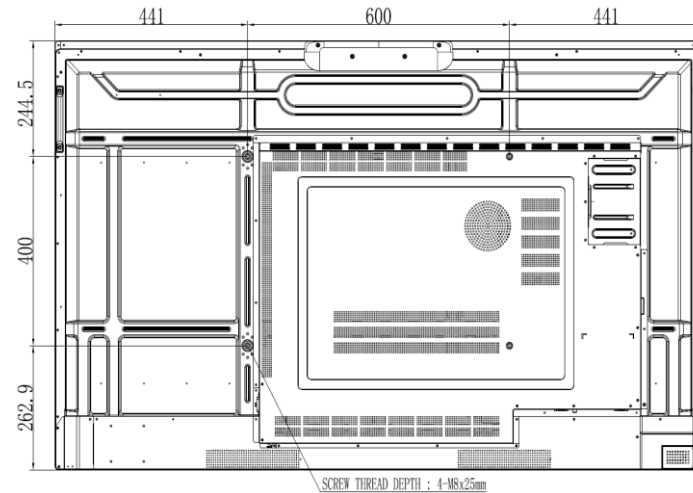

**ACCESSORIES**

Remote Control, Power Code (By Region), Stylus x 2, Quick Start Guide, Regulation Sheet, Touch USB Cable, HDMI Cable, VGA (D-sub 15pin) Cable, Type-C Cable, Wall Mount

Model	RE6504FV	RE7504FV	RE8604FV
Dimension (WxHxD)	1482.1 × 907.3 × 87.7 mm/	1716.5 × 1041.6 × 87.7 mm/	1962.4×1174.9×87.1 mm/
(Without Packing/With Packing)	1640 × 1010 × 185 mm	1860 × 1125 × 185 mm	2095×1265×185 mm
Net Weight/Gross Weight	36.7 kg/49.7 kg	50.5 kg/65.2 kg	63.7 kg/80.5 kg
VESA Mount/Screws	600 x 400 mm/4 - M8 x 25mm	800 x 400 mm/4 - M8 x 25mm	800 x 600 mm/4 - M8 x 25mm

FRONT I/O

NFC READER & FRONT BUTTONS

BOTTOM I/O

REAR I/O

Wi-Fi PORT

DIMENSION & WALLMOUNT

RE6504FV

RE7504FV