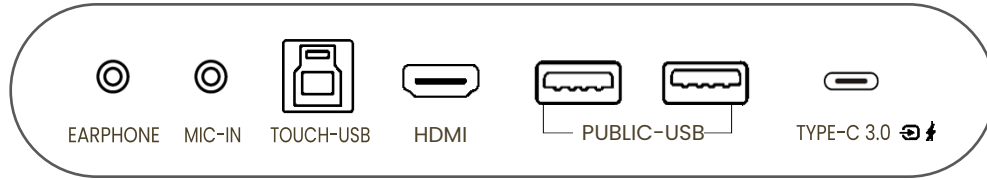

FRONT I/O

NFC READER & FRONT BUTTONS

BOTTOM I/O

REAR I/O

Wi-Fi PORT

DIMENSION & WALLMOUNT

RE6504FV