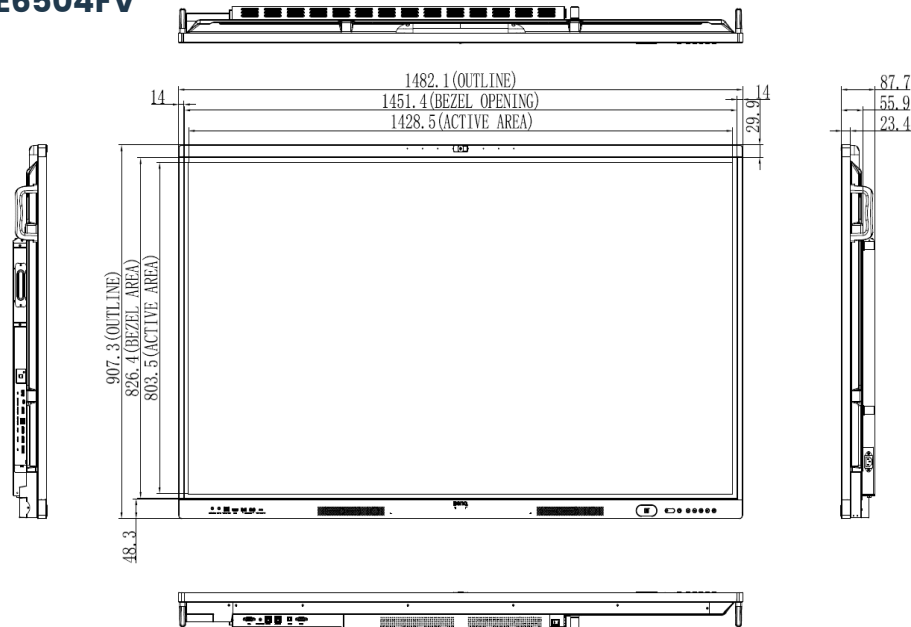

Wi-Fi PORT

DIMENSION & WALLMOUNT

RE6504FV