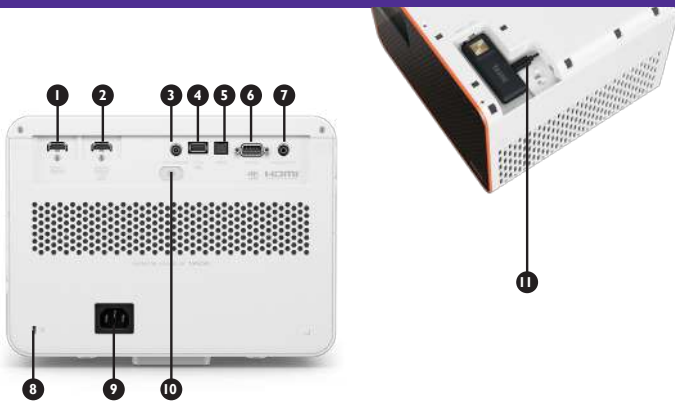

Input and Output Terminals

- ① HDMI (2.0b, HDCP2.2)
- ② HDMI (2.0b, HDCP2.2 / eARC, support 5.1 / 7.1 / ATMOS audio)
- ③ DC 12V Trigger (3.5mm Jack)
- ④ USB TypeA (5V/2.5A power, service)
- ⑤ Audio output (S/PDIF, supports 2 / 5.1-channel audio)
- ⑥ RS232 input (D-sub 9pin, male)
- ⑦ Audio output (mini jack)
- ⑧ Kensington anti-theft lock slot
- ⑨ AC Power cable inlet
- ⑩ IR Receiver (Front+Back)
- ⑪ Space for QS01 ATV dongle
  - HDMI (2.0b, HDCP2.2)
  - Micro USB cable (5V/1.5A power)